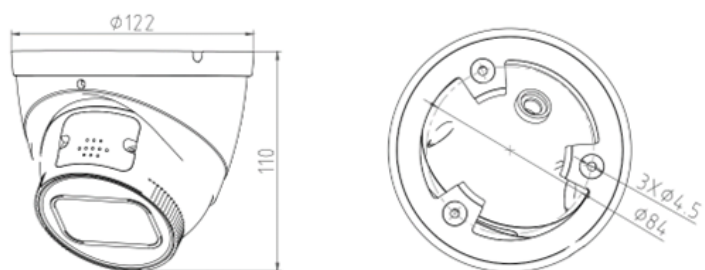

## General

Power supply	12V DC ( $\pm 30\%$ ) / PoE (802.3af)
Power consumption	Basic: 2.8W / Max.: 5.5W
Operating conditions	$-30^{\circ}\text{C}$ to $+60^{\circ}\text{C}$ / Less than 95% RH
Storage conditions	$-40^{\circ}\text{C}$ to $+60^{\circ}\text{C}$
Protection grade	IP67
Casing	Metal
Dimensions	110 mm x $\phi 122$ mm