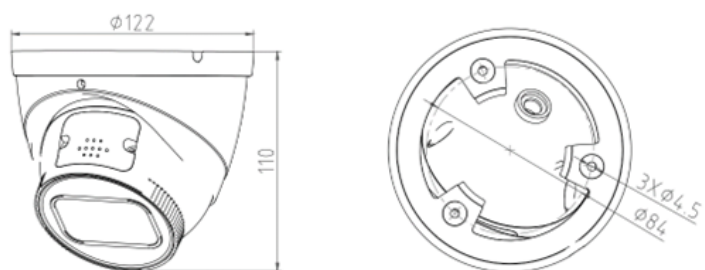

General

Power supply	12V DC ($\pm 30\%$) / PoE (802.3af)
Power consumption	Basic: 2.5W / Max.: 5.2W
Operating conditions	-30°C to $+60^{\circ}\text{C}$ / Less than 95% RH
Storage conditions	-40°C to $+60^{\circ}\text{C}$
Protection grade	IP67
Casing	Metal
Dimensions	110 mm \times $\phi 122$ mm